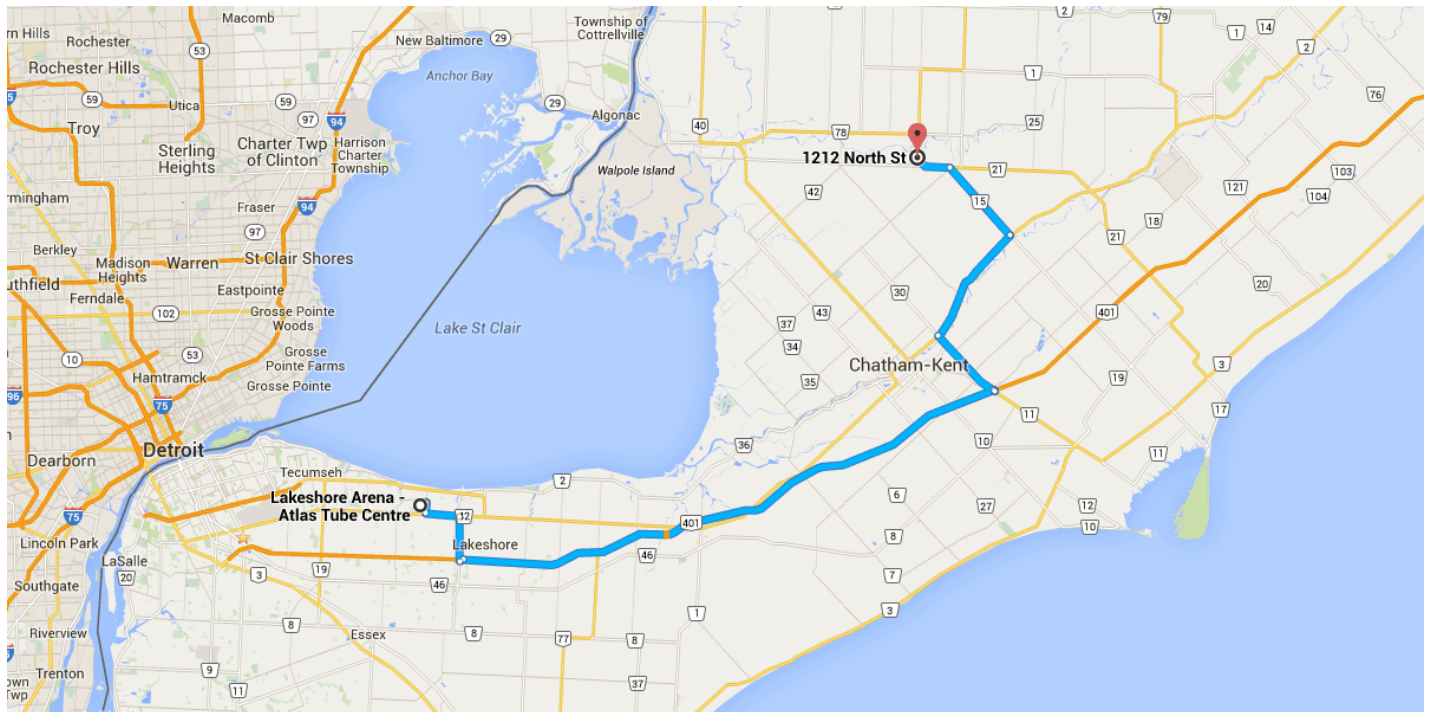

## Directions from Lakeshore Arena - Atlas Tube Centre to 1212 North St

### ○ Lakeshore Arena - Atlas Tube Centre

447 Renaud Line Rd, Belle River, ON N0R 1A0

Get on ON-401 E from County Rd 42 and Belle River Rd/County Rd 27

9.4 km / 10 min

- ↑ 1. Head east on Marla Crescent  
300 m
- ↘ 2. Turn right toward Renaud Line Rd  
130 m
- ↘ 3. Turn right onto Renaud Line Rd  
1.1 km
- ↙ 4. Take the 1st left onto County Rd 42  
3.2 km
- ↘ 5. Turn right onto Belle River Rd/County Rd 27 (signs for County Road 27/ON-401)  
4.3 km
- ↙ 6. Turn left to merge onto ON-401 E  
400 m

290 m

Take Longwoods Rd/Chatham-Kent County Road 2 and Kent Bridge Rd/Chatham-Kent County Road 15 to Chatham-Kent County Road 21 in Dresden

31.8 km / 24 min

- 9. Exit 90 turns right and becomes Communication Rd/ON-40 N
- 10. Turn right onto Longwoods Rd/Chatham-Kent County Road 2
- 11. Turn left onto Kent Bridge Rd/Chatham-Kent County Road 15
- 12. Turn left onto Base Line/Chatham-Kent County Road 21 (signs for County Road 21 N)

Continue to follow Chatham-Kent County Road 21

Destination will be on the left

3.6 km

1212 North St

Dresden, ON N0L 1M0

These directions are for planning purposes only. You may find that construction projects, traffic, weather, or other events may cause conditions to differ from the map results, and you should plan your route accordingly. You must obey all signs or notices regarding your route.