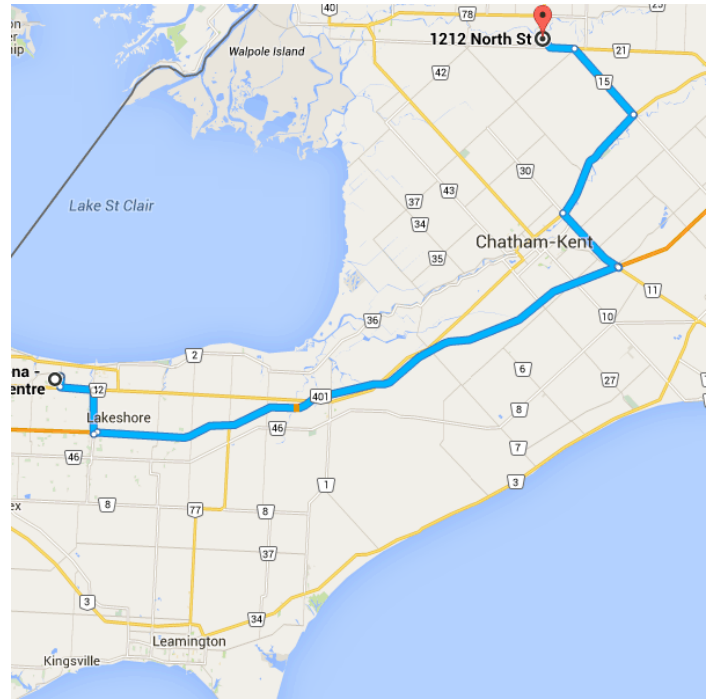

## Directions from Lakeshore Arena - Atlas Tube Centre to 1212 North St

### ○ Lakeshore Arena - Atlas Tube Centre

447 Renaud Line Rd, Belle River, ON N0R 1A0

Get on ON-401 E from County Rd 42 and Belle River Rd/County Rd 27

9.4 km / 10 min

- ↑ 1. Head east on Marla Crescent  
300 m
- ↘ 2. Turn right toward Renaud Line Rd  
130 m
- ↘ 3. Turn right onto Renaud Line Rd  
1.1 km
- ↙ 4. Take the 1st left onto County Rd 42  
3.2 km
- ↘ 5. Turn right onto Belle River Rd/County Rd 27 (signs for County Road 27/ON-401)  
4.3 km
- ↙ 6. Turn left to merge onto ON-401 E  
400 m

290 m

Take Longwoods Rd/Chatham-Kent County Road 2 and Kent Bridge Rd/Chatham-Kent County Road 15 to Chatham-Kent County Road 21 in Dresden

31.8 km / 24 min

- 9. Exit 90 turns right and becomes Communication Rd/ON-40 N
- 10. Turn right onto Longwoods Rd/Chatham-Kent County Road 2
- 11. Turn left onto Kent Bridge Rd/Chatham-Kent County Road 15
- 12. Turn left onto Base Line/Chatham-Kent County Road 21 (signs for County Road 21 N)

Continue to follow Chatham-Kent County Road 21

Destination will be on the left

3.6 km

1212 North St

Dresden, ON N0L 1M0

These directions are for planning purposes only. You may find that construction projects, traffic, weather, or other events may cause conditions to differ from the map results, and you should plan your route accordingly. You must obey all signs or notices regarding your route.