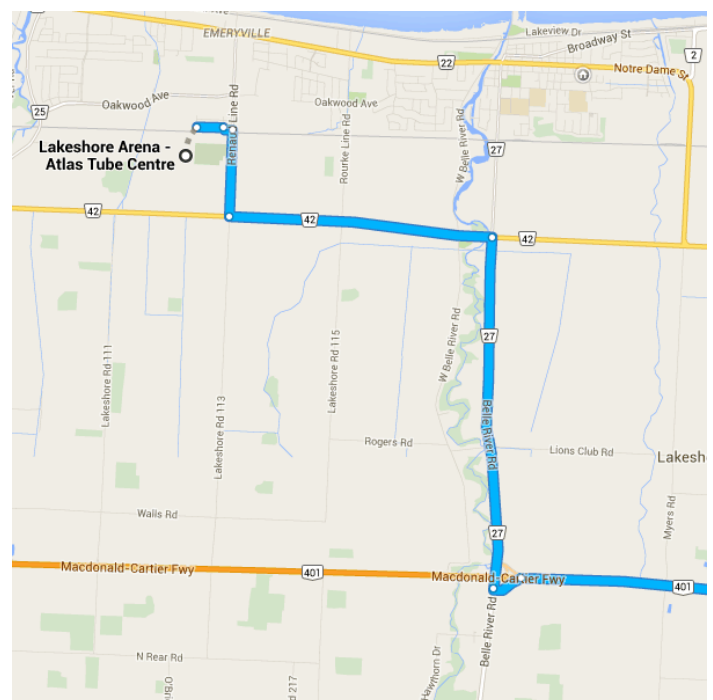

## Directions from Lakeshore Arena - Atlas Tube Centre to 1212 North St

### ○ Lakeshore Arena - Atlas Tube Centre

447 Renaud Line Rd, Belle River, ON N0R 1A0

Get on ON-401 E from County Rd 42 and Belle River Rd/County Rd 27

9.4 km / 10 min

- ↑ 1. Head east on Marla Crescent  
300 m
- ↘ 2. Turn right toward Renaud Line Rd  
130 m
- ↘ 3. Turn right onto Renaud Line Rd  
1.1 km
- ↙ 4. Take the 1st left onto County Rd 42  
3.2 km
- ↘ 5. Turn right onto Belle River Rd/County Rd 27 (signs for County Road 27/ON-401)  
4.3 km
- ↙ 6. Turn left to merge onto ON-401 E  
400 m

290 m

Take Longwoods Rd/Chatham-Kent County Road 2 and Kent Bridge Rd/Chatham-Kent County Road 15 to Chatham-Kent County Road 21 in Dresden

31.8 km / 24 min

- 9. Exit 90 turns right and becomes Communication Rd/ON-40 N
- 10. Turn right onto Longwoods Rd/Chatham-Kent County Road 2
- 11. Turn left onto Kent Bridge Rd/Chatham-Kent County Road 15
- 12. Turn left onto Base Line/Chatham-Kent County Road 21 (signs for County Road 21 N)

Continue to follow Chatham-Kent County Road 21

Destination will be on the left

3.6 km

1212 North St

Dresden, ON N0L 1M0

These directions are for planning purposes only. You may find that construction projects, traffic, weather, or other events may cause conditions to differ from the map results, and you should plan your route accordingly. You must obey all signs or notices regarding your route.