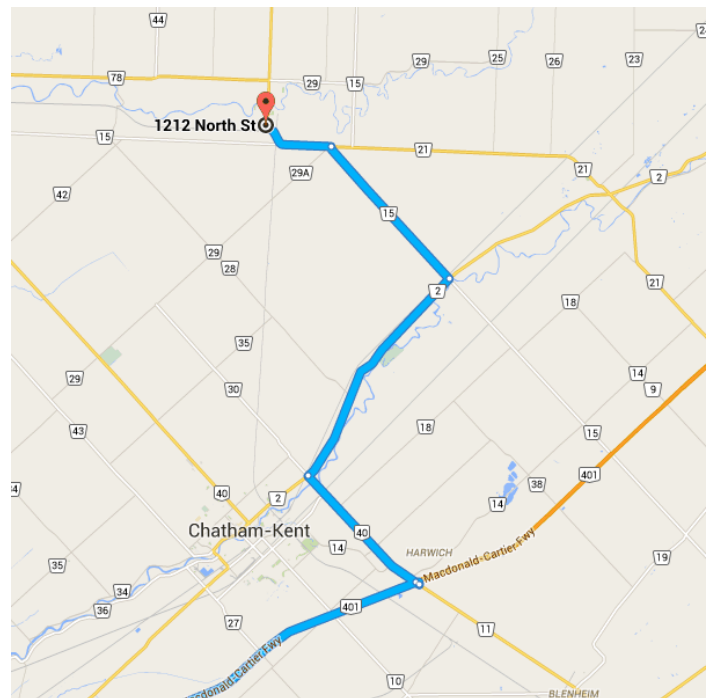

## Directions from Lakeshore Arena - Atlas Tube Centre to 1212 North St

### ○ Lakeshore Arena - Atlas Tube Centre

447 Renaud Line Rd, Belle River, ON N0R 1A0

Get on ON-401 E from County Rd 42 and Belle River Rd/County Rd 27

9.4 km / 10 min

- ↑ 1. Head east on Marla Crescent  
300 m
- ↘ 2. Turn right toward Renaud Line Rd  
130 m
- ↘ 3. Turn right onto Renaud Line Rd  
1.1 km
- ↙ 4. Take the 1st left onto County Rd 42  
3.2 km
- ↘ 5. Turn right onto Belle River Rd/County Rd 27 (signs for County Road 27/ON-401)  
4.3 km
- ↙ 6. Turn left to merge onto ON-401 E  
400 m

290 m

Take Longwoods Rd/Chatham-Kent County Road 2 and Kent Bridge Rd/Chatham-Kent County Road 15 to Chatham-Kent County Road 21 in Dresden

31.8 km / 24 min

- 9. Exit 90 turns right and becomes Communication Rd/ON-40 N
- 10. Turn right onto Longwoods Rd/Chatham-Kent County Road 2
- 11. Turn left onto Kent Bridge Rd/Chatham-Kent County Road 15
- 12. Turn left onto Base Line/Chatham-Kent County Road 21 (signs for County Road 21 N)

Continue to follow Chatham-Kent County Road 21

Destination will be on the left

3.6 km

1212 North St

Dresden, ON N0L 1M0

These directions are for planning purposes only. You may find that construction projects, traffic, weather, or other events may cause conditions to differ from the map results, and you should plan your route accordingly. You must obey all signs or notices regarding your route.